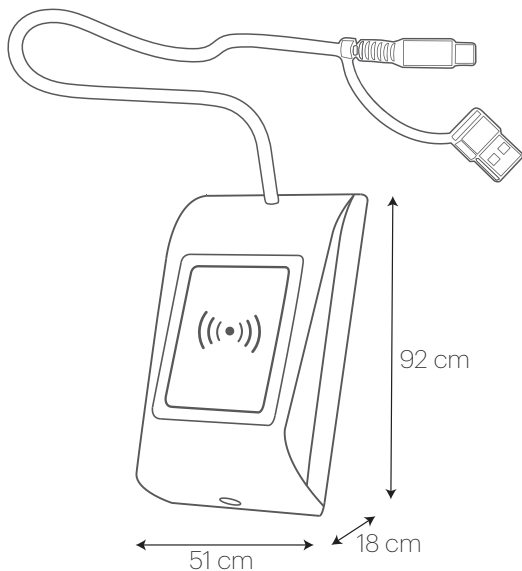

PROX-USB-X

RFID DESKTOP READER

Desktop proximity reader for seamless card enrollment. The PROX-USB-X delivers high performance, advanced functionality, and scalability, making it ideal for larger installations.

A driver is not required to install for this reader.

FEATURES

- Card encryption: Mifare DESFire cards
- Credential: Xsecure, Mifare classic, Mifare DESfire, EM4100, HID PROX 125 KHz, ISO 15693, HID iClass, and NFC
- Interface: USB (A and C)
- Material: Polycarbonate copolymer (UL94)
- Visible signal: Yes
- Software: PROX-USB-X Configurator, PROS CS, PROA MS
- Firmware upgrade: Yes
- PC Compatibility: Windows 7, 8, 10, 11
- Keyboard emulation: Windows, Mac and Linux

DIMENSIONS & WEIGHT

COLOUR

Black